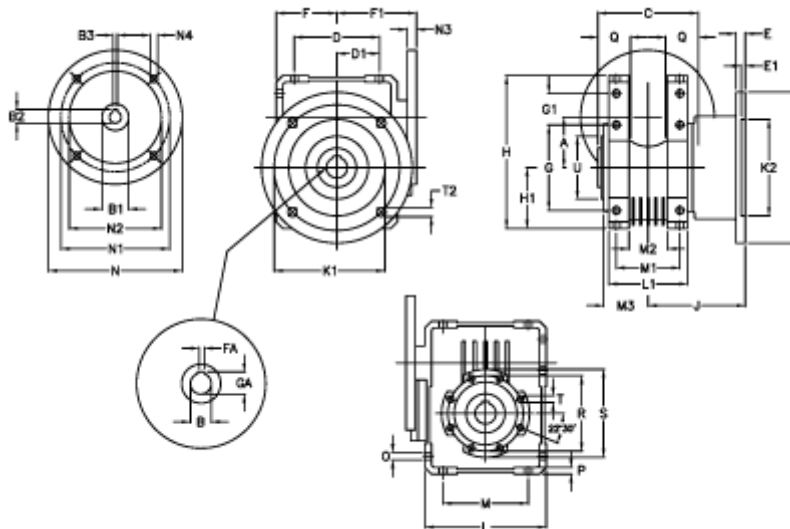

Article number: 392211005644136

Description: Worm Gear with Torque Limiter
W110 L2-UF-56-P100 B14

Measures

A = 110.10	E = 20	H = 308.0	M = 184	N4 = 13	U = 130
B = 42	E1 = 12	H1 = 125.0	M1 = 115	O = 14.0	
B1 E7 = 28	F = 125	J = 179.5	M2 = 69	P = 14	
B2 = 31.3	F1 = 151	K = 280	M3 = 73	Q = 45	
B3 H9 = 8	FA = 12	K1 = 230	N = 160	R = 165	
C = 155	G = 184	K2 = 170	N1 = 130	S = 200	
D = 174.0	G1 = 58.0	L = 250	N2 = 110	T = M12x19	
D1 = 82.0	GA = 45.3	L1 = 143	N3 = 13.0	T2 = 13.0	